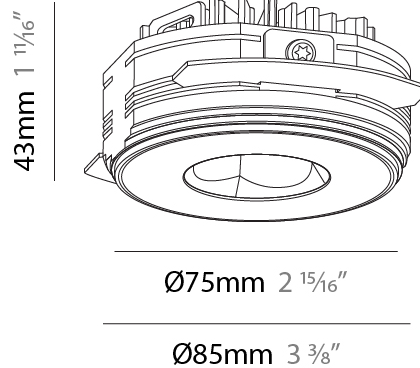

PHYSICAL

Aperture Sizes - Downlights: 1"
Shape: Round
Diameter (mm): 75
Diameter (in): 2 ¹⁵/₁₆
Height (mm): 43
Height (in): 1 ¹¹/₁₆
Ceiling Thickness (mm): 10 / 12.5 / 15 / 25
Ceiling Thickness (in): 3/8 or 1/2 or 9/16 or 1
Min. Recessing Depth (mm): 50
Min. Recessing Depth (in): 1 ¹⁵/₁₆
Diffuser: Lens Pack - Spread Lens / Linear Spread Lens / Honeycomb Louver
Fixture Finish: SSR / BKV / CWI / CRY / HAB / UFT / ITA / RUA / FTG / MYG / LOD / PUS / FRO / FUP / KIA / POP / BLS / SPG / MEY / GOH / CHC / COM / ABZ / JAG / OBR / MOS / ROR
Fixture Material: Aluminum Die Cast
Cut-out Measurements: 86mm / 2 11/16" Diameter

ELECTRICAL

Lamp Type: LED (Zhaga Standard)
Input Wattage (W): 14
Total Output Wattage (W): 12.7
Dimming: Dali Dimming
Driver Included: No
Driver Location: Recessed Housing
Driver Type: Constant Current - Universal (120Vac only for DALI driver)
Driver Class: Class 2
Input Voltage (V): 120 - 277
Constant Current (MA): 700

LED

Color Temperature (°K): 2700-6500 Tunable White
Max. Delivered Lumen (lm): 1381
Nominal Lumen (lm): 1460
CRI: >90 CRI
Lamp Life (hrs): 50000
Special LEDs offerings: Tunable White

OPTICAL

Reflector°: 62
Adjustability: Fixed

RATINGS AND CERTIFICATIONS

Certified By: Certified for North American Standards
IP rating: IP20