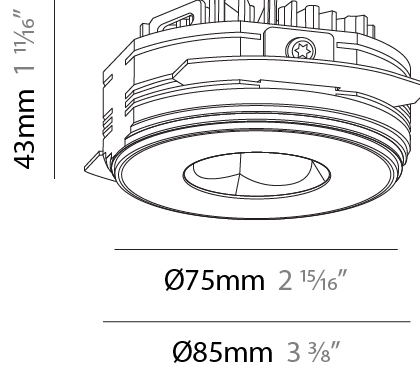

PHYSICAL

Aperture Sizes - Downlights: 1"
Shape: Round
Diameter (mm): 75
Diameter (in): 2 ¹⁵/₁₆"
Height (mm): 43
Height (in): 1 ¹¹/₁₆"
Ceiling Thickness (mm): 10 / 12.5 / 15 / 25
Ceiling Thickness (in): 3/8 or 1/2 or 9/16 or 1
Min. Recessing Depth (mm): 50
Min. Recessing Depth (in): 1 ¹⁵/₁₆"
Diffuser: Lens Pack - Spread Lens / Linear Spread Lens / Honeycomb Louver
Fixture Finish: SSR / BKV / CWI / CRY / HAB / UFT / ITA / RUA / FTG / MYG / LOD / PUS / FRO / FUP / KIA / POP / BLS / SPG / MEY / GOH / CHC / COM / ABZ / JAG / OBR / MOS / ROR
Fixture Material: Aluminum Die Cast
Cut-out Measurements: 86mm / 2 11/16" Diameter

ELECTRICAL

Lamp Type: LED (Zhaga Standard)
Input Wattage (W): 15
Total Output Wattage (W): 13.6
Dimming: Tri-Mode (Non-Dimming and Phase Dimming (120Vac only) and 0-10V Dimming)
Driver Included: No
Driver Location: Recessed Housing
Driver Type: Constant Current - Universal
Driver Class: Class 2
Input Voltage (V): 120 - 277
Constant Current (MA): 350

LED

Color Temperature (°K): 2700 / 3000 / 3500 / 4000
Max. Delivered Lumen (lm): 1464 / 1556 / 1630 / 1645
Nominal Lumen (lm): 1566 / 1665 / 1743 / 1759
CRI: >90 CRI
Lamp Life (hrs): 50000

OPTICAL

Reflector: 60
Adjustability: Fixed

RATINGS AND CERTIFICATIONS

Certified By: Certified for North American Standards
IP rating: IP20