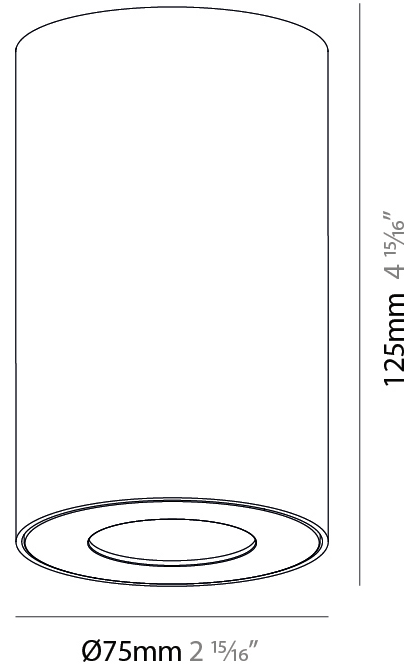

GENERAL

Series: Oiko Pro Round
Partner: Prolicht
Division: Architectural
Installation: Surface
Product Type: Ceiling Surface
Mounting Location: Ceiling
Light Distribution: Downlight

PHYSICAL

Aperture Sizes - Downlights: 1"
Shape: Cylinder
Diameter (mm): 75
Diameter (in): 2 15/16
Height (mm): 125
Height (in): 4 15/16
Weight (kg): 0.452
Fixture Finish: SSR / BKV / CWI / CRY / HAB / UFT / ITA / RUA / FTG / MYG / LOD / PUS / FRO / FUP / KIA / POP / BLS / SPG / MEY / GOH / CHC / COM / ABZ / JAG / OBR / MOS / ROR
Fixture Material: Metal

ELECTRICAL

Lamp Type: LED (Zhaga Standard)
Input Wattage (W): 14
Total Output Wattage (W): 12.8
Dimming: Non-Dimming / Phase Dimming (120vac Only)
Driver Included: Yes
Driver Location: Integrated
Driver Type: Constant Current - Universal
Driver Class: Class 2
Input Voltage (V): 120 - 277
Constant Current (MA): 350
Upon Request: Remote: 0-10Vdc dimming / Phase dimming 120Vac / Non-dimming 120/277Vac (No Cover Plate)

LED

Color Temperature (°K): 2700 / 3000 / 3500 / 4000
Max. Delivered Lumen (lm): 951 / 1028 / 1088 / 1091
Nominal Lumen (lm): 1246 / 1342 / 1396 / 1424
CRI: >90 CRI
Lamp Life (hrs): 50000

OPTICAL

Reflector°: 14
Adjustability: Fixed

RATINGS AND CERTIFICATIONS

Certified By: Certified for North American Standards
IP rating: IP20