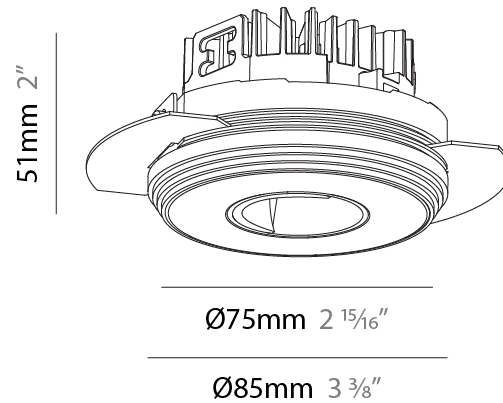

GENERAL

Series: Oiko Pro Round
Subseries: Oiko Pro Round Wallwash
Partner: Prolicht
Division: Architectural
Installation: Trimless
Product Type: Wallwash
Mounting Location: Ceiling
Light Distribution: Direct

PHYSICAL

Shape: Round
Diameter (mm): 75
Diameter (in): 2 ¹⁵/₁₆
Height (mm): 51
Height (in): 2
Ceiling Thickness (mm): 1 - 25
Ceiling Thickness (in): 1/16 - 1 3/16
Min. Recessing Depth (mm): 55
Min. Recessing Depth (in): 2 ³/₁₆
Fixture Finish: [SSR / BKV / CWI / KIA / POP / BLS / SPG / MEY / GOH / CHC / COM / ABZ / JAG / OBR / MOS / ROR](#)
Fixture Material: Aluminum Die Cast
Cut-out Measurements: 86mm / 3 3/8" Diameter

ELECTRICAL

Lamp Type: LED (Zhaga Standard)
Input Wattage (W): 14
Total Output Wattage (W): 12.7
Dimming: Dali Dimming
Driver Included: No
Driver Location: Recessed Housing
Driver Type: Constant Current - Universal (120Vac only for DALI driver)
Driver Class: Class 2
Input Voltage (V): 120 - 277
Constant Current (MA): 700

LED

Color Temperature (°K): 2700-6500 Tunable White
Max. Delivered Lumen (lm): 1040 - 1216
Nominal Lumen (lm): 1242 - 1460
CRI: >93 CRI
Lamp Life (hrs): 50000
Special LEDs offerings: Tunable White

OPTICAL

Adjustability: Fixed

RATINGS AND CERTIFICATIONS

Certified By: Certified for North American Standards
IP rating: IP20