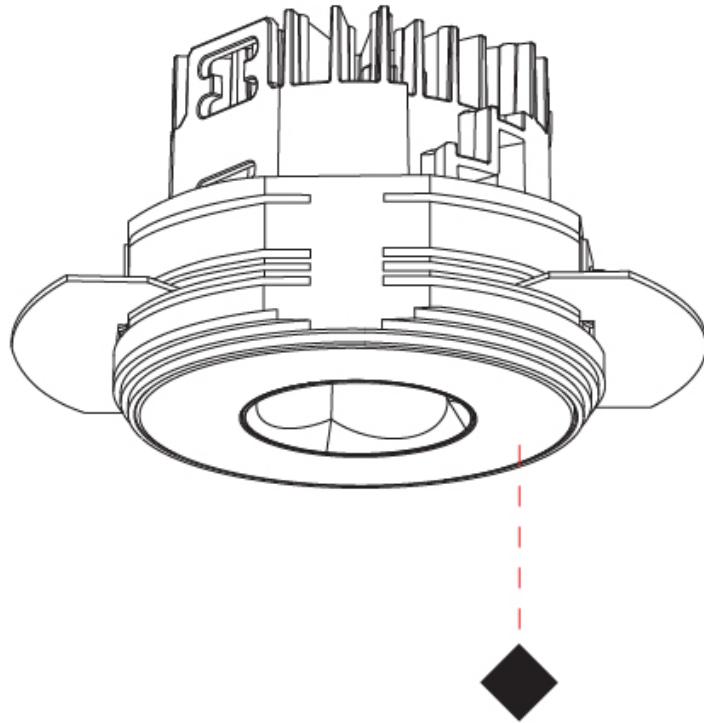

OIKO PRO ROUND FIXED TRIMLESS

A35877-

PROJECT

TYPE

SPECIFIER

QUANTITY

DATE

A