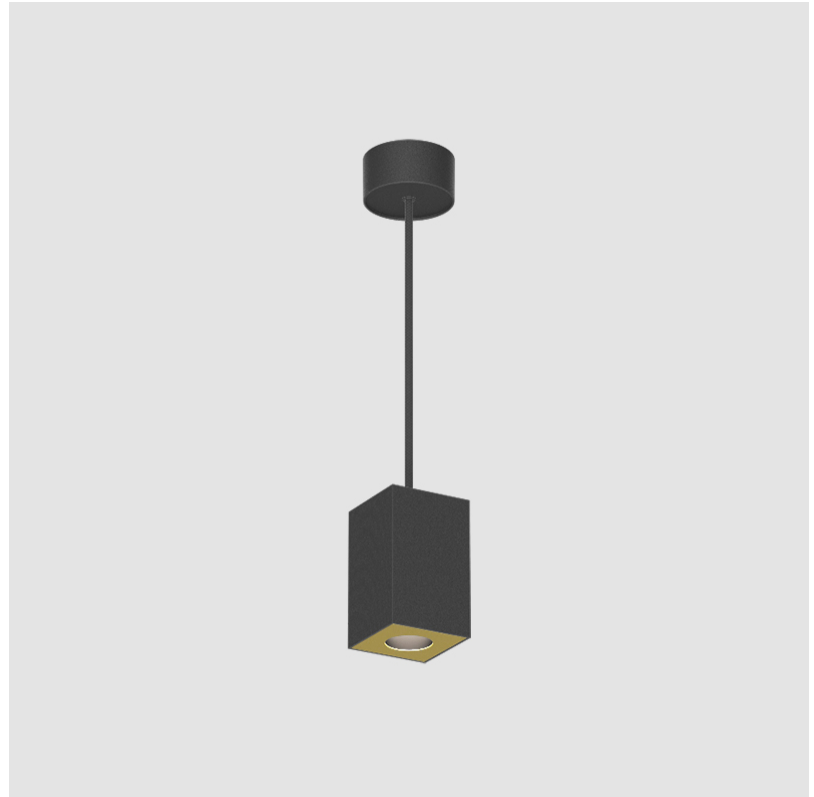

GENERAL

Series: Oiko Pro Round
Partner: Prolicht
Division: Architectural
Installation: Suspension
Product Type: Pendant
Mounting Location: Ceiling
Light Distribution: Direct

PHYSICAL

Shape: Square
Length (mm): 75
Length (in): 2 ¹⁵/₁₆
Width (mm): 75
Width (in): 2 ¹⁵/₁₆
Height (mm): 125
Height (in): 4 ¹⁵/₁₆
Weight (kg): 0.81

Fixture Finish: SSR / BKV / CWI / CRY / HAB / UFT / ITA / RUA / FTG / MYG / LOD / PUS / FRO / FUP / KIA / POP / BLS / SPG / MEY / GOH / CHC / COM / ABZ / JAG / OBR / MOS / ROR

Fixture Material: Metal
Cable Details: 2000mm / 6000mm Cable - Options : Transparent, Black, White, Red, Orange

ELECTRICAL

Lamp Type: LED (Zhaga Standard)
Input Wattage (W): 13.7
Dimming: Tri-Mode (Non-Dimming and Phase Dimming (120Vac only) and 0-10V Dimming)
Driver Included: No
Driver Location: Remote
Driver Type: Constant Current - Universal
Driver Class: Class 2
Input Voltage (V): 120 - 277
Constant Current (MA): 350

LED

Color Temperature (°K): 2700 / 3000 / 3500 / 4000
Max. Delivered Lumen (lm): 954 / 1028 / 1088 / 1091
Nominal Lumen (lm): 1246 / 1342 / 1396 / 1424
CRI: >90 CRI
Lamp Life (hrs): 50000

OPTICAL

Reflector°: 14
Adjustability: Fixed

RATINGS AND CERTIFICATIONS

Certified By: Certified for North American Standards
IP rating: IP20