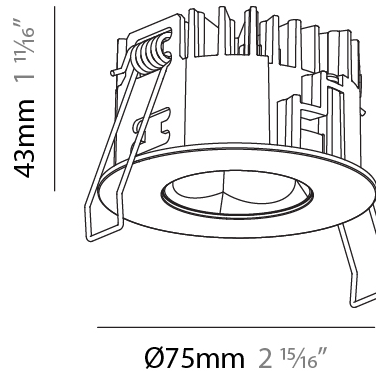

PHYSICAL

Aperture Sizes - Downlights: 1"
Shape: Round
Diameter (mm): 75
Diameter (in): 2 15/16
Height (mm): 43
Height (in): 1 11/16
Ceiling Thickness (mm): 1 - 25
Ceiling Thickness (in): 1/16 - 1 3/16
Min. Recessing Depth (mm): 50
Min. Recessing Depth (in): 1 15/16
Diffuser: Lens Pack - Spread Lens / Linear Spread Lens / Honeycomb Louver
Fixture Finish: SSR / BKV / CWI / CRY / HAB / UFT / ITA / RUA / FTG / MYG / LOD / PUS / FRO / FUP / KIA / POP / BLS / SPG / MEY / GOH / CHC / COM / ABZ / JAG / OBR / MOS / ROR
Fixture Material: Aluminum Die Cast
Cut-out Measurements: 68mm / 2 11/16" Diameter

ELECTRICAL

Lamp Type: LED (Zhaga Standard)
Input Wattage (W): 15
Total Output Wattage (W): 13.6
Dimming: Tri-Mode (Non-Dimming and Phase Dimming (120Vac only) and 0-10V Dimming)
Driver Included: No
Driver Location: Recessed Housing
Driver Type: Constant Current - Universal
Driver Class: Class 2
Input Voltage (V): 120 - 277
Constant Current (MA): 350

LED

Color Temperature (°K): 2700 / 3000 / 3500 / 4000
Max. Delivered Lumen (lm): 1464 / 1556 / 1630 / 1645
Nominal Lumen (lm): 1566 / 1665 / 1743 / 1759
CRI: >90 CRI
Lamp Life (hrs): 50000

OPTICAL

Reflector: 60
Adjustability: Fixed

RATINGS AND CERTIFICATIONS

Certified By: Certified for North American Standards
IP rating: IP20