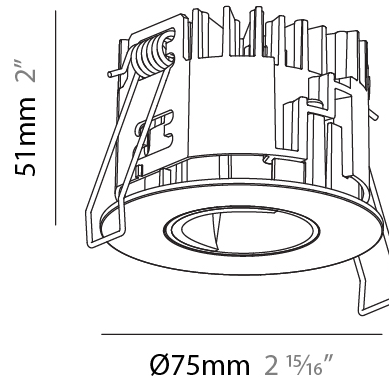

GENERAL

Series: Oiko Pro Round
Subseries: Oiko Pro Wallwash
Partner: Prolicht
Division: Architectural
Installation: Recessed
Product Type: Wallwash
Mounting Location: Ceiling
Light Distribution: Wallwash

PHYSICAL

Aperture Sizes - Downlights: 1"
Shape: Round
Diameter (mm): 75
Diameter (in): 2 ¹⁵/₁₆
Height (mm): 51
Height (in): 2
Ceiling Thickness (mm): 1 - 25
Ceiling Thickness (in): 1/16 - 1 3/16
Min. Recessing Depth (mm): 55
Min. Recessing Depth (in): 2 ³/₁₆
Fixture Finish: SSR / BKV / CWI / CRY / HAB / UFT / ITA / RUA / FTG / MYG / LOD / PUS / FRO / FUP / KIA / POP / BLS / SPG / MEY / GOH / CHC / COM / ABZ / JAG / OBR / MOS / ROR
Fixture Material: Aluminum Die Cast
Cut-out Measurements: 68mm / 2 11/16" Diameter

ELECTRICAL

Lamp Type: LED (Zhaga Standard)
Input Wattage (W): 15.1
Total Output Wattage (W): 13.6
Dimming: Non-Dimming / 0-10V Dimming / Phase Dimming / DALI Dimming / MATTER Dimming
Driver Included: No
Driver Location: Recessed Housing
Driver Type: Constant Current - Universal
Driver Class: Class 2
Housing: See Components
Input Voltage (V): 120 - 277
Constant Current (MA): 350

LED

Color Temperature (°K): 2700 / 3000 / 3500 / 4000
Max. Delivered Lumen (lm): 1302 / 1383 / 1449 / 1462
Nominal Lumen (lm): 1566 / 1665 / 1743 / 1759
CRI: >90 CRI
Lamp Life (hrs): 50000

OPTICAL

Adjustability: Fixed

RATINGS AND CERTIFICATIONS

Certified By: Certified for North American Standards
IP rating: IP20