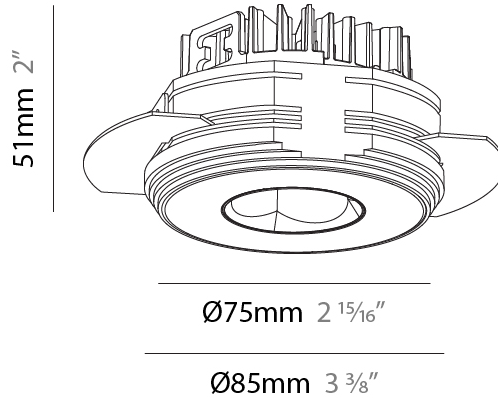

PHYSICAL

Aperture Sizes - Downlights: 1"
Shape: Round
Diameter (mm): 75
Diameter (in): 2 ¹⁵/₁₆
Height (mm): 51
Height (in): 2
Ceiling Thickness (mm): 10 / 12.5 / 15 / 25
Ceiling Thickness (in): 3/8 or 1/2 or 9/16 or 1
Min. Recessing Depth (mm): 60
Min. Recessing Depth (in): 2 ³/₈
Diffuser: Lens Pack - Spread Lens / Linear Spread Lens / Honeycomb Louver
Fixture Finish: SSR / BKV / CWI / CRY / HAB / UFT / ITA / RUA / FTG / MYG / LOD / PUS / FRO / FUP / KIA / POP / BLS / SPG / MEY / GOH / CHC / COM / ABZ / JAG / OBR / MOS / ROR
Fixture Material: Aluminum Die Cast
Cut-out Measurements: 68mm / 2 11/16" Diameter

ELECTRICAL

Lamp Type: LED (Zhaga Standard)
Input Wattage (W): 15
Total Output Wattage (W): 13.6
Dimming: Tri-Mode (Non-Dimming and Phase Dimming (120Vac only) and 0-10V Dimming)
Driver Included: No
Driver Location: Recessed Housing
Driver Type: Constant Current - Universal
Driver Class: Class 2
Input Voltage (V): 120 - 277
Constant Current (MA): 350

LED

Color Temperature (°K): 2700 / 3000 / 3500 / 4000
Max. Delivered Lumen (lm): 1375 / 1462 / 1531 / 1545
Nominal Lumen (lm): 1566 / 1665 / 1743 / 1759
CRI: >90 CRI
Lamp Life (hrs): 50000

OPTICAL

Reflector°: 50
Adjustability: Fixed

RATINGS AND CERTIFICATIONS

Certified By: Certified for North American Standards
IP rating: IP20