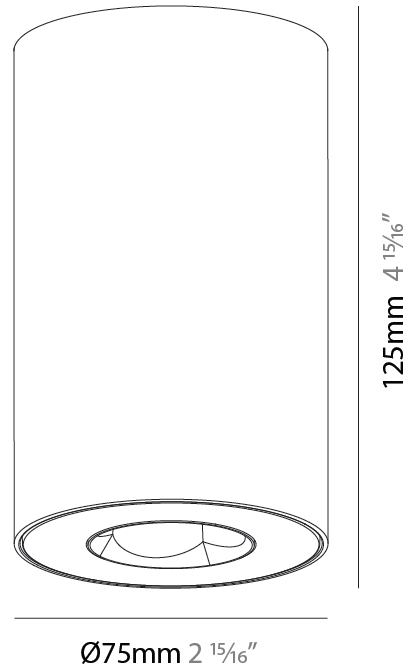

GENERAL

Series: Oiko Pro Round
Partner: Prolicht
Division: Architectural
Installation: Surface
Product Type: Ceiling Surface
Mounting Location: Ceiling
Light Distribution: Downlight

PHYSICAL

Aperture Sizes - Downlights: 1"
Shape: Cylinder
Diameter (mm): 75
Diameter (in): 2 ¹⁵/₁₆
Height (mm): 125
Height (in): 4 ¹⁵/₁₆
Weight (kg): 0.452
Fixture Finish: SSR / BKV / CWI / CRY / HAB / UFT / ITA / RUA / FTG / MYG / LOD / PUS / FRO / FUP / KIA / POP / BLS / SPG / MEY / GOH / CHC / COM / ABZ / JAG / OBR / MOS / ROR
Fixture Material: Metal

ELECTRICAL

Lamp Type: LED (Zhaga Standard)
Input Wattage (W): 13
Total Output Wattage (W): 11.8
Dimming: Tri-Mode (Non-Dimming and Phase Dimming (120Vac only) and 0-10V Dimming)
Driver Included: Yes
Driver Location: Integrated
Driver Type: Constant Current - Universal
Driver Class: Class 2
Input Voltage (V): 120 - 277
Constant Current (MA): 350
Upon Request: Remote: 0-10Vdc dimming / Phase dimming 120Vac / Non-dimming 120/277Vac (No Cover Plate)

LED

Color Temperature (°K): 2700 / 3000 / 3500 / 4000
Max. Delivered Lumen (lm): 1218 / 1214 / 1272 / 1283
Nominal Lumen (lm): 1473 / 1468 / 1538 / 1552
CRI: >90 CRI
Lamp Life (hrs): 50000

OPTICAL

Reflector°: 34
Adjustability: Fixed

RATINGS AND CERTIFICATIONS

Certified By: Certified for North American Standards
IP rating: IP20