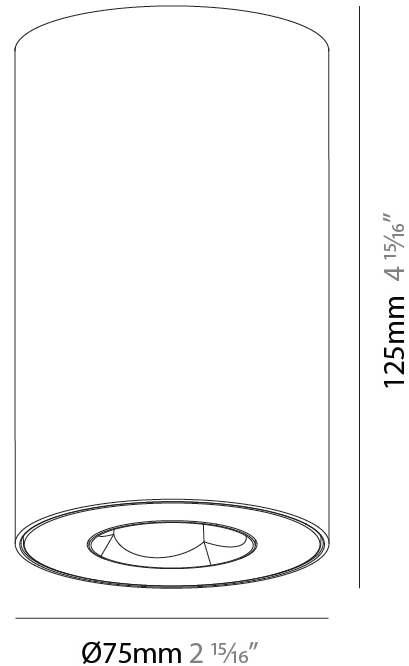

GENERAL

Series: Oiko Pro Round
Partner: Prolicht
Division: Architectural
Installation: Surface
Product Type: Ceiling Surface
Mounting Location: Ceiling
Light Distribution: Downlight

PHYSICAL

Aperture Sizes - Downlights: 1"
Shape: Cylinder
Diameter (mm): 75
Diameter (in): 2 ¹⁵/₁₆
Height (mm): 125
Height (in): 4 ¹⁵/₁₆
Weight (kg): 0.452
Fixture Finish: SSR / BKV / CWI / CRY / HAB / UFT / ITA / RUA / FTG / MYG / LOD / PUS / FRO / FUP / KIA / POP / BLS / SPG / MEY / GOH / CHC / COM / ABZ / JAG / OBR / MOS / ROR
Fixture Material: Metal

ELECTRICAL

Lamp Type: LED (Zhaga Standard)
Input Wattage (W): 13
Total Output Wattage (W): 11.8
Dimming: Non-Dimming / Phase Dimming (120vac Only)
Driver Included: Yes
Driver Location: Integrated
Driver Type: Constant Current - Universal
Driver Class: Class 2
Input Voltage (V): 120 - 277
Upon Request: Remote: 0-10Vdc dimming / Phase dimming 120Vac / Non-dimming 120/277Vac (No Cover Plate)

LED

Color Temperature (°K): 2700 / 3000 / 3500 / 4000
Max. Delivered Lumen (lm): 1377 / 1372 / 1438 / 1451
Nominal Lumen (lm): 1473 / 1468 / 1538 / 1552
CRI: >90 CRI
Lamp Life (hrs): 50000

OPTICAL

Reflector: 60
Adjustability: Fixed

RATINGS AND CERTIFICATIONS

Certified By: Certified for North American Standards
IP rating: IP20