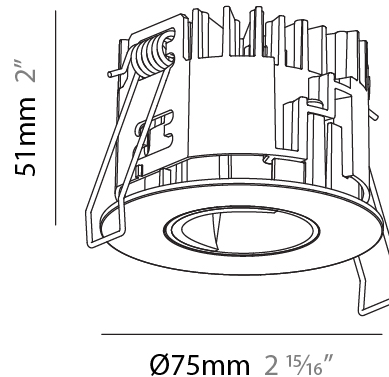

GENERAL

Series: Oiko Pro Round
Subseries: Oiko Pro Wallwash
Partner: Prolicht
Division: Architectural
Installation: Recessed
Product Type: Wallwash
Mounting Location: Ceiling
Light Distribution: Wallwash

PHYSICAL

Aperture Sizes - Downlights: 1"
Shape: Round
Diameter (mm): 75
Diameter (in): 2 15/16
Height (mm): 51
Height (in): 2
Ceiling Thickness (mm): 1 - 25
Ceiling Thickness (in): 1/16 - 1 3/16
Min. Recessing Depth (mm): 55
Min. Recessing Depth (in): 2 3/16
Diffuser: Lens Pack - Spread Lens / Linear Spread Lens / Honeycomb Louver
Fixture Finish: SSR / BKV / CWI / CRY / HAB / UFT / ITA / RUA / FTG / MYG / LOD / PUS / FRO / FUP / KIA / POP / BLS / SPG / MEY / GOH / CHC / COM / ABZ / JAG / OBR / MOS / ROR
Fixture Material: Aluminum Die Cast
Cut-out Measurements: 68mm / 2 11/16" Diameter

ELECTRICAL

Lamp Type: LED (Zhaga Standard)
Input Wattage (W): 14
Total Output Wattage (W): 12.7
Dimming: Dali Dimming / Matter
Driver Included: No
Driver Location: Recessed Housing
Driver Type: Constant Current - Universal (120Vac only for DALI driver)
Driver Class: Class 2
Input Voltage (V): 120 - 277
Constant Current (MA): 700

LED

Color Temperature (°K): 2700-6500 Tunable White
Max. Delivered Lumen (lm): 1216
Nominal Lumen (lm): 1460
CRI: >90 CRI
Lamp Life (hrs): 50000
Special LEDs offerings: Tunable White

OPTICAL

Adjustability: Fixed

RATINGS AND CERTIFICATIONS

Certified By: Certified for North American Standards
IP rating: IP20