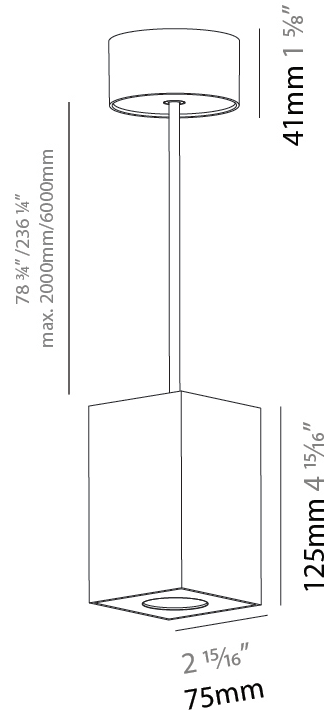

GENERAL

Series: Oiko Pro Round
Partner: Prolicht
Division: Architectural
Installation: Suspension
Product Type: Pendant
Mounting Location: Ceiling
Light Distribution: Direct

PHYSICAL

Shape: Square
Length (mm): 75
Length (in): 2 ¹⁵/₁₆
Width (mm): 75
Width (in): 2 ¹⁵/₁₆
Height (mm): 125
Height (in): 4 ¹⁵/₁₆
Weight (kg): 0.81

Fixture Finish: SSR / BKV / CWI / CRY / HAB / UFT / ITA / RUA / FTG / MYG / LOD / PUS / FRO / FUP / KIA / POP / BLS / SPG / MEY / GOH / CHC / COM / ABZ / JAG / OBR / MOS / ROR

Fixture Material: Metal
Cable Details: 2000mm / 6000mm Cable - Options : Transparent, Black, White, Red, Orange

ELECTRICAL

Lamp Type: LED (Zhaga Standard)
Input Wattage (W): 13.7
Dimming: Tri-Mode (Non-Dimming and Phase Dimming (120Vac only) and 0-10V Dimming)
Driver Included: No
Driver Location: Remote
Driver Type: Constant Current - Universal
Driver Class: Class 2
Input Voltage (V): 120 - 277
Constant Current (MA): 350

LED

Color Temperature (°K): 2700 / 3000 / 3500 / 4000
Max. Delivered Lumen (lm): 954 / 1028 / 1088 / 1091
Nominal Lumen (lm): 1246 / 1342 / 1396 / 1424
CRI: >90 CRI
Lamp Life (hrs): 50000

OPTICAL

Reflector°: 14
Adjustability: Fixed

RATINGS AND CERTIFICATIONS

Certified By: Certified for North American Standards
IP rating: IP20