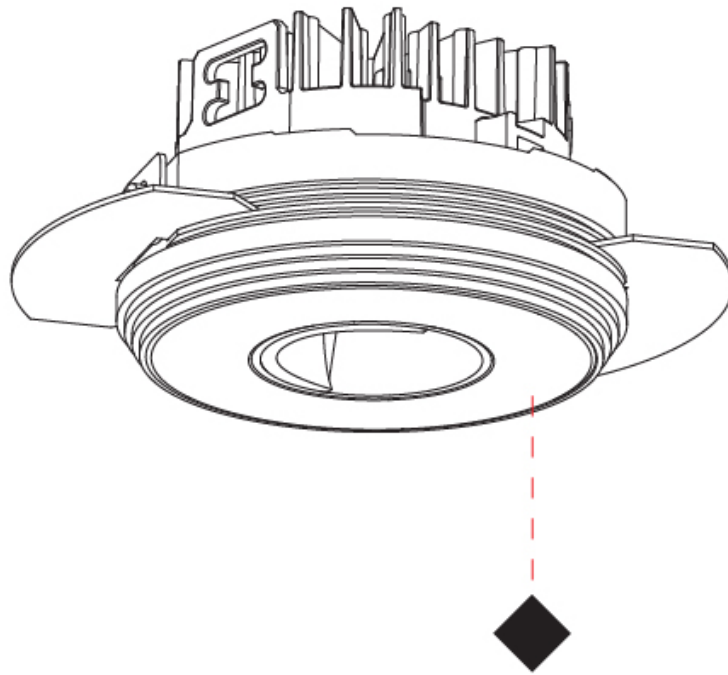

OIKO PRO ROUND WALLWASH TRIMLESS

A35876-

PROJECT

TYPE

SPECIFIER

QUANTITY

DATE

A