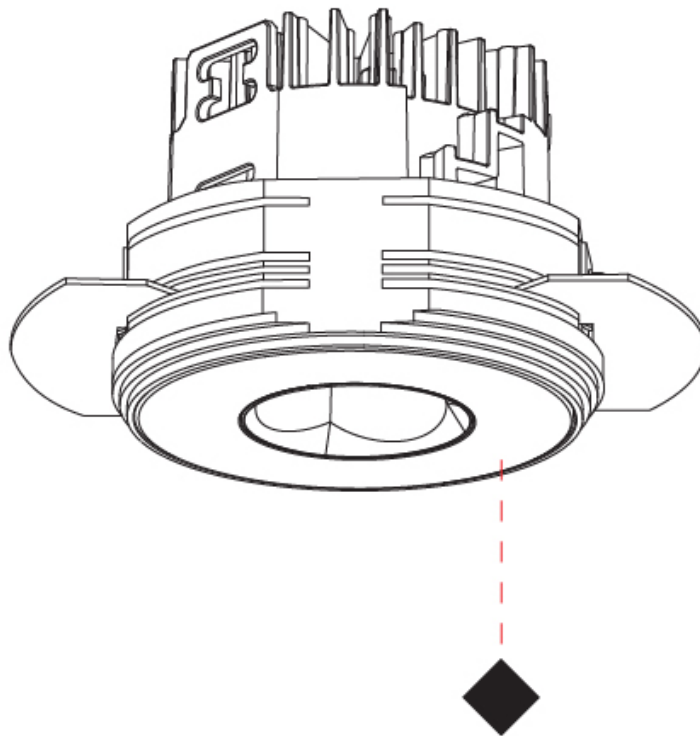

OIKO PRO ROUND FIXED TRIMLESS

A35878-

PROJECT _____

TYPE _____

SPECIFIER _____

QUANTITY _____

DATE _____

A