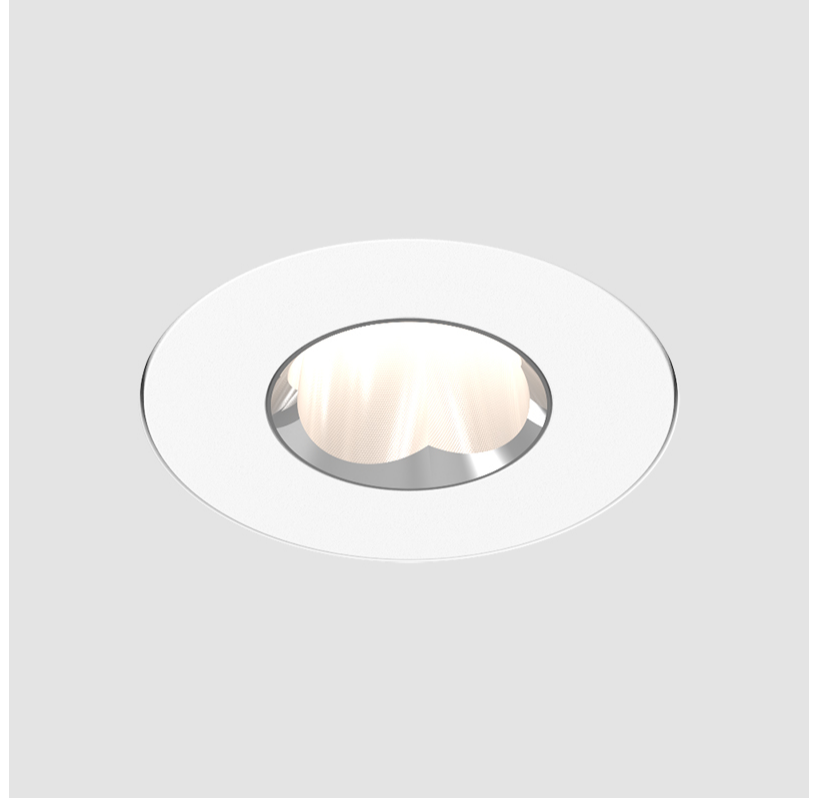

PHYSICAL

Aperture Sizes - Downlights: 1"
Shape: Round
Diameter (mm): 75
Diameter (in): 2 ¹⁵/₁₆
Height (mm): 51
Height (in): 2
Ceiling Thickness (mm): 10 / 12.5 / 15 / 25
Ceiling Thickness (in): 3/8 or 1/2 or 9/16 or 1
Min. Recessing Depth (mm): 60
Min. Recessing Depth (in): 2 ³/₈
Diffuser: Lens Pack - Spread Lens / Linear Spread Lens / Honeycomb Louver
Fixture Finish: SSR / BKV / CWI / CRY / HAB / UFT / ITA / RUA / FTG / MYG / LOD / PUS / FRO / FUP / KIA / POP / BLS / SPG / MEY / GOH / CHC / COM / ABZ / JAG / OBR / MOS / ROR
Fixture Material: Aluminum Die Cast
Cut-out Measurements: 68mm / 2 11/16" Diameter

ELECTRICAL

Lamp Type: LED (Zhaga Standard)
Input Wattage (W): 15
Total Output Wattage (W): 13.6
Dimming: Tri-Mode (Non-Dimming and Phase Dimming (120Vac only) and 0-10V Dimming)
Driver Included: No
Driver Location: Recessed Housing
Driver Type: Constant Current - Universal
Driver Class: Class 2
Input Voltage (V): 120 - 277
Constant Current (MA): 350

LED

Color Temperature (°K): 2700 / 3000 / 3500 / 4000
Max. Delivered Lumen (lm): 1375 / 1462 / 1531 / 1545
Nominal Lumen (lm): 1566 / 1665 / 1743 / 1759
CRI: >90 CRI
Lamp Life (hrs): 50000

OPTICAL

Reflector°: 50
Adjustability: Fixed

RATINGS AND CERTIFICATIONS

Certified By: Certified for North American Standards
IP rating: IP20