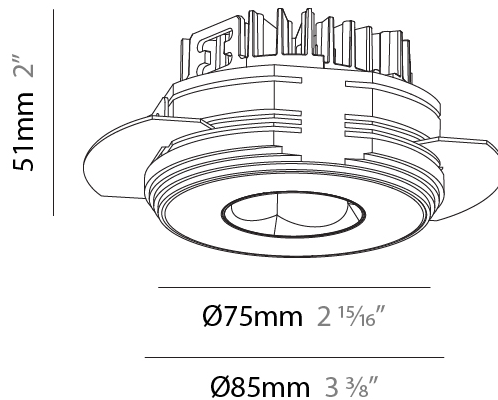

PHYSICAL

Aperture Sizes - Downlights: 1"
Shape: Round
Diameter (mm): 75
Diameter (in): 2 15/16
Height (mm): 51
Height (in): 2
Ceiling Thickness (mm): 10 / 12.5 / 15 / 25
Ceiling Thickness (in): 3/8 or 1/2 or 9/16 or 1
Min. Recessing Depth (mm): 55
Min. Recessing Depth (in): 2 3/16
Diffuser: Lens Pack - Spread Lens / Linear Spread Lens / Honeycomb Louver
Fixture Finish: SSR / BKV / CWI / CRY / HAB / UFT / ITA / RUA / FTG / MYG / LOD / PUS / FRO / FUP / KIA / POP / BLS / SPG / MEY / GOH / CHC / COM / ABZ / JAG / OBR / MOS / ROR
Fixture Material: Aluminum Die Cast
Cut-out Measurements: 86mm / 2 11/16" Diameter

ELECTRICAL

Lamp Type: LED (Zhaga Standard)
Input Wattage (W): 14
Total Output Wattage (W): 12.7
Dimming: Dali Dimming
Driver Included: No
Driver Location: Recessed Housing
Driver Type: Constant Current - Universal (120Vac only for DALI driver)
Driver Class: Class 2
Input Voltage (V): 120 - 277
Constant Current (MA): 700

LED

Color Temperature (°K): 2700-6500 Tunable White
Max. Delivered Lumen (lm): 1240
Nominal Lumen (lm): 1460
CRI: >90 CRI
Lamp Life (hrs): 50000
Special LEDs offerings: Tunable White

OPTICAL

Reflector: 52
Adjustability: Fixed

RATINGS AND CERTIFICATIONS

Certified By: Certified for North American Standards
IP rating: IP20