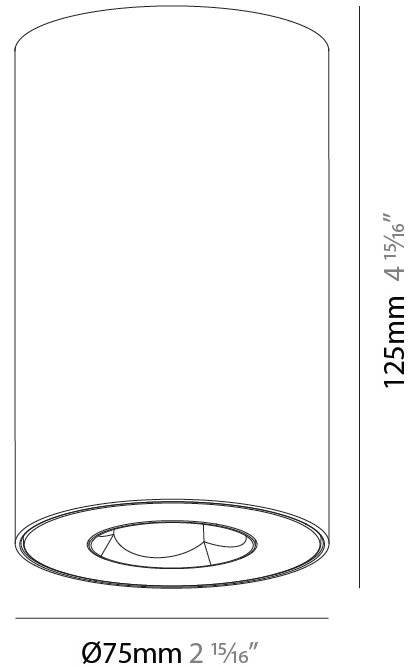

GENERAL

Series: Oiko Pro Round
Partner: Prolicht
Division: Architectural
Installation: Surface
Product Type: Ceiling Surface
Mounting Location: Ceiling
Light Distribution: Downlight

PHYSICAL

Aperture Sizes - Downlights: 1"
Shape: Cylinder
Diameter (mm): 75
Diameter (in): 2 15/16
Height (mm): 125
Height (in): 4 15/16
Weight (kg): 0.452
Fixture Finish: SSR / BKV / CWI / CRY / HAB / UFT / ITA / RUA / FTG / MYG / LOD / PUS / FRO / FUP / KIA / POP / BLS / SPG / MEY / GOH / CHC / COM / ABZ / JAG / OBR / MOS / ROR
Fixture Material: Metal

ELECTRICAL

Lamp Type: LED (Zhaga Standard)
Input Wattage (W): 13
Total Output Wattage (W): 11.8
Dimming: Non-Dimming / Phase Dimming (120vac Only)
Driver Included: Yes
Driver Location: Integrated
Driver Type: Constant Current - Universal
Driver Class: Class 2
Input Voltage (V): 120 - 277
Upon Request: Remote: 0-10Vdc dimming / Phase dimming 120Vac / Non-dimming 120/277Vac (No Cover Plate)

LED

Color Temperature (°K): 2700 / 3000 / 3500 / 4000
Max. Delivered Lumen (lm): 1293 / 1289 / 1350 / 1362
Nominal Lumen (lm): 1473 / 1468 / 1538 / 1552
CRI: >90 CRI
Lamp Life (hrs): 50000

OPTICAL

Reflector: 50
Adjustability: Fixed

RATINGS AND CERTIFICATIONS

Certified By: Certified for North American Standards
IP rating: IP20