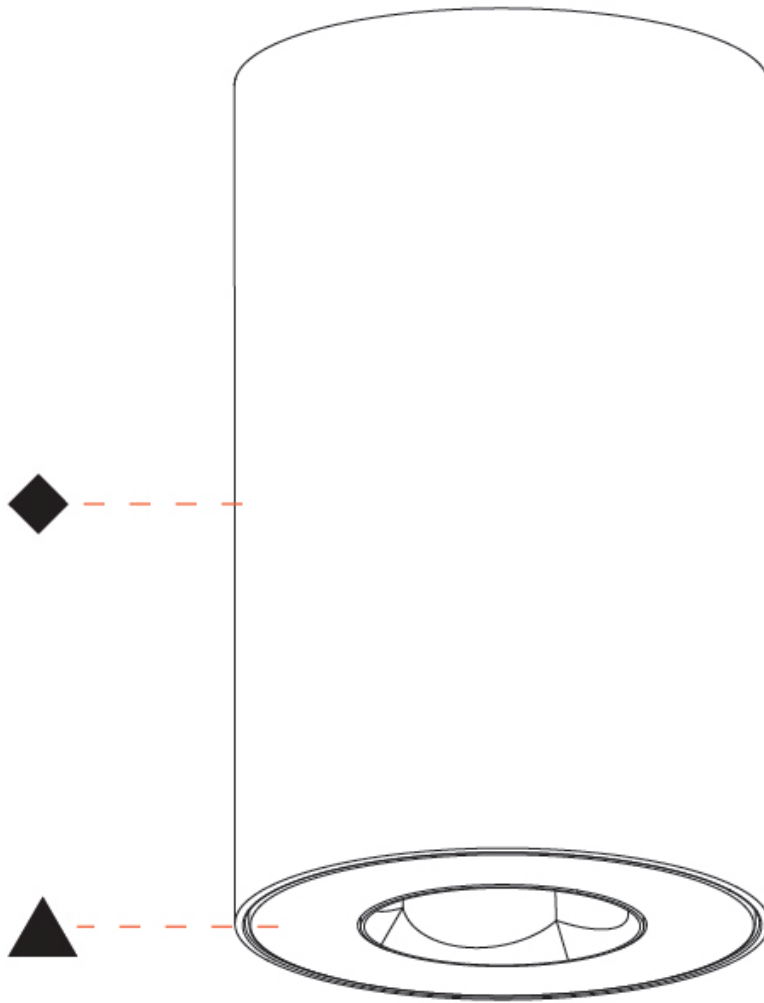

OIKO PRO ROUND SURFACE

A3D232-

PROJECT _____

TYPE _____

SPECIFIER _____

QUANTITY _____

DATE _____