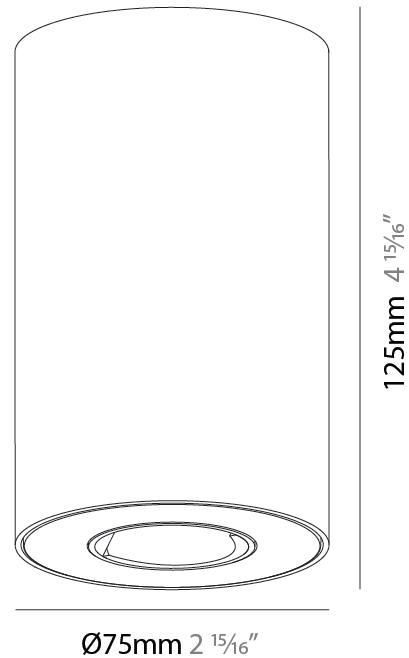

GENERAL

Series: Oiko Pro Round
Subseries: Oiko Pro Wallwash
Partner: Prolicht
Division: Architectural
Installation: Surface
Product Type: Wallwash
Mounting Location: Ceiling
Light Distribution: Direct

PHYSICAL

Shape: Cylinder
Diameter (mm): 75
Diameter (in): 2 ¹⁵/₁₆
Height (mm): 125
Height (in): 4 ¹⁵/₁₆
Weight (kg): 0.452
Fixture Finish: SSR / BKV / CWI / CRY / HAB / UFT / ITA / RUA / FTG / MYG / LOD / PUS / FRO / FUP / KIA / POP / BLS / SPG / MEY / GOH / CHC / COM / ABZ / JAG / OBR / MOS / ROR
Fixture Material: Metal

ELECTRICAL

Lamp Type: LED (Zhaga Standard)
Input Wattage (W): 13
Total Output Wattage (W): 11.8
Dimming: Non-Dimming / Phase Dimming (120vac Only)
Driver Included: Yes
Driver Location: Integrated
Driver Type: Constant Current - Universal
Driver Class: Class 2
Input Voltage (V): 120 - 277
Upon Request: Remote: 0-10Vdc dimming / Phase dimming 120Vac / Non-dimming 120/277Vac (No Cover Plate)

LED

Color Temperature (°K): 2700 / 3000 / 3500 / 4000
Max. Delivered Lumen (lm): 1244 / 1220 / 1278 / 1289
Nominal Lumen (lm): 1473 / 1468 / 1538 / 1552
CRI: >90 CRI
Lamp Life (hrs): 50000

OPTICAL

Adjustability: Fixed

RATINGS AND CERTIFICATIONS

Certified By: Certified for North American Standards
IP rating: IP20