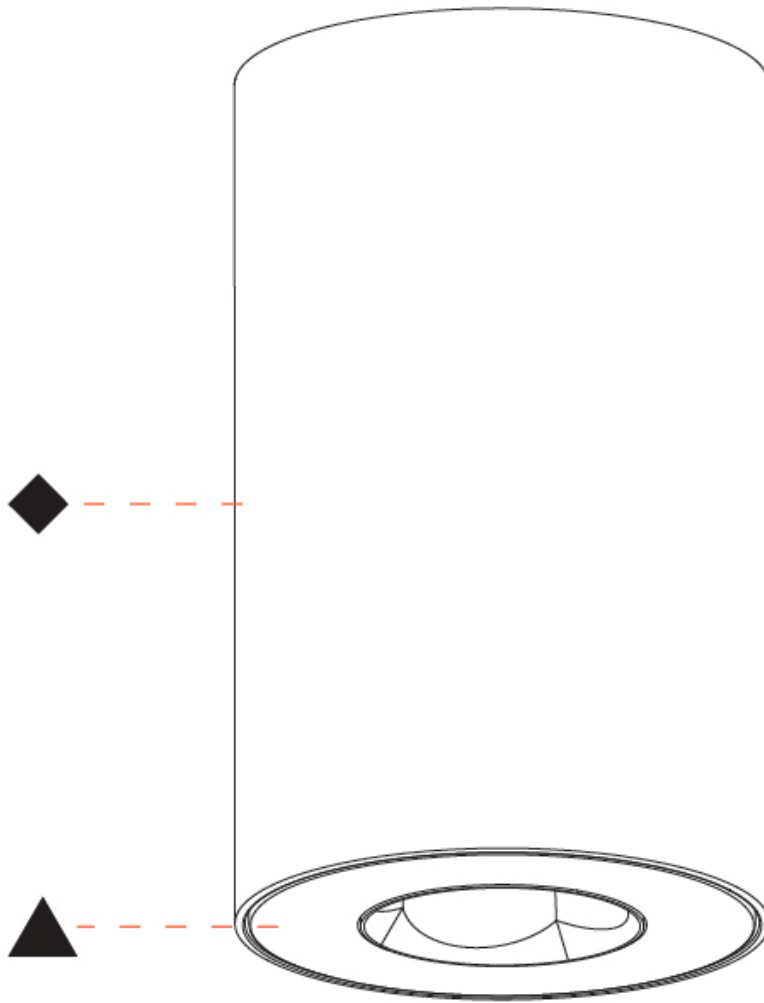

OIKO PRO ROUND SURFACE

A3D231-

PROJECT

TYPE

SPECIFIER

QUANTITY

DATE

A