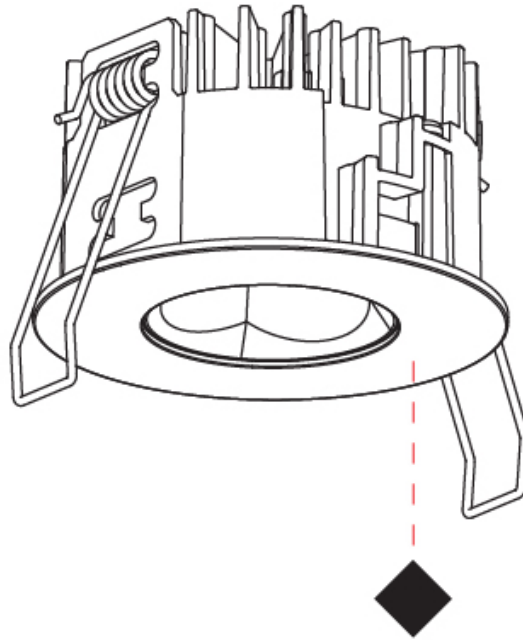

OIKO PRO ROUND FIXED RECESSED

A35869-

PROJECT

TYPE

SPECIFIER

QUANTITY

DATE